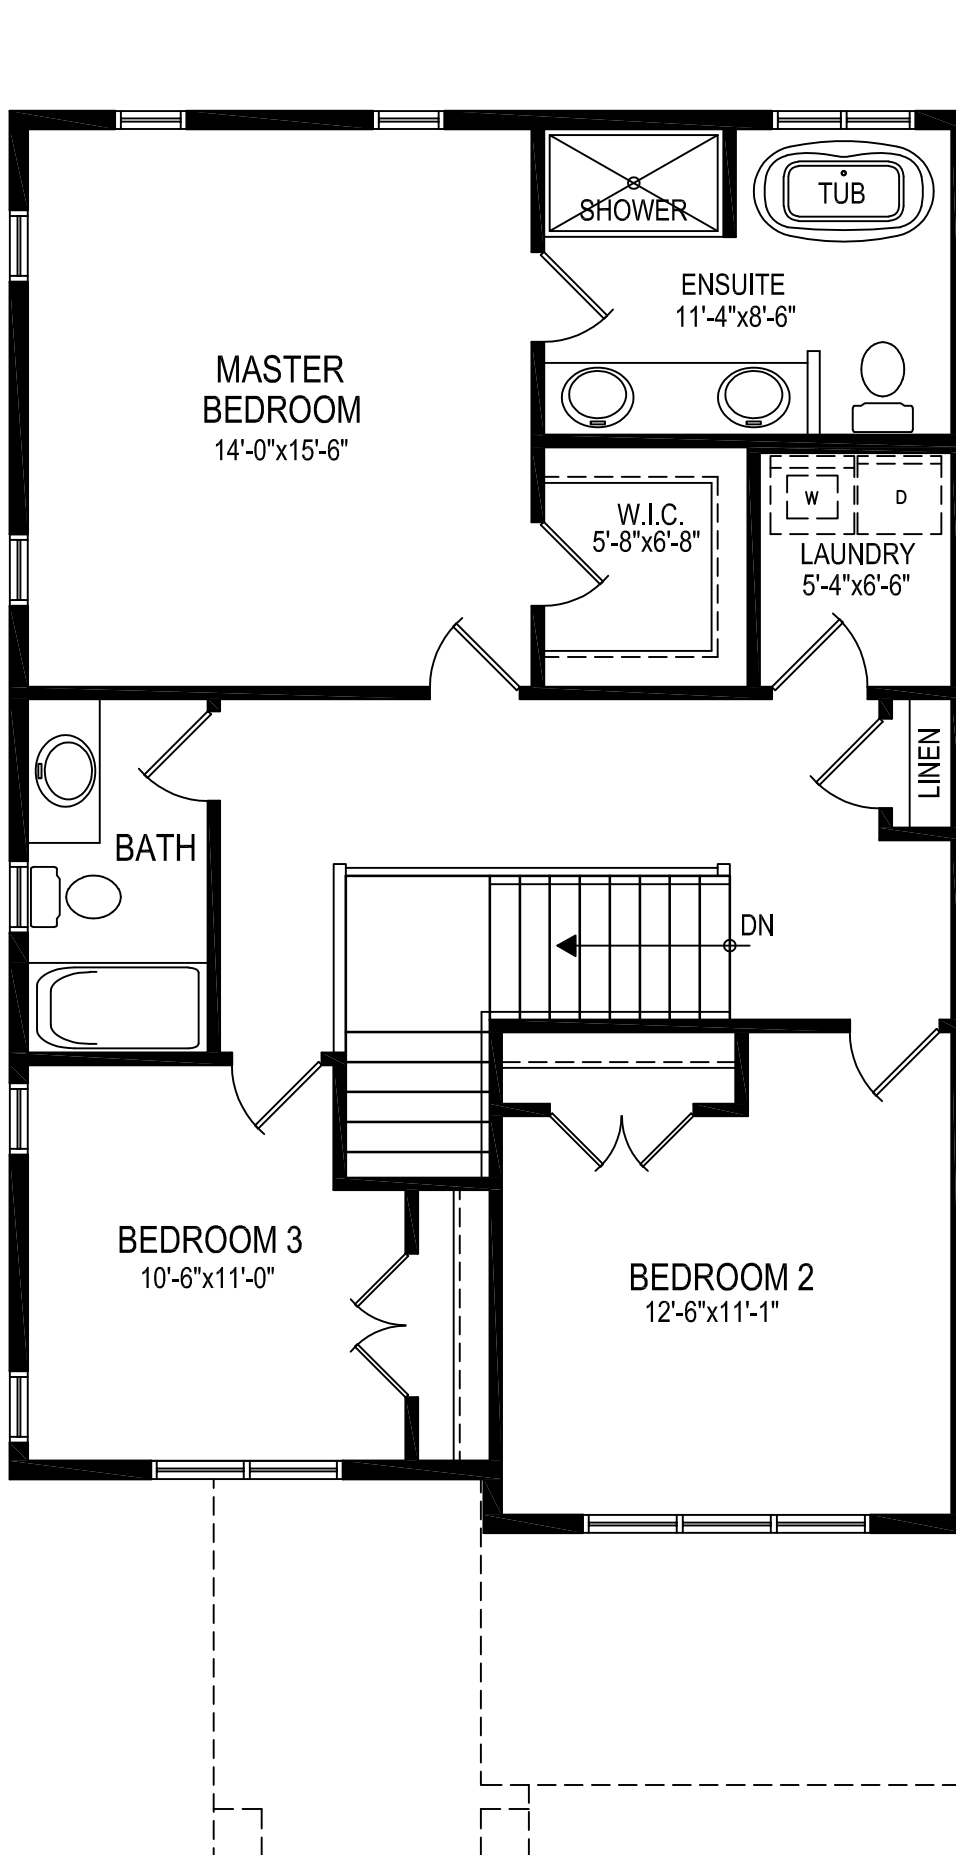

CORUNNA - TWO STOREY SEMI-DATCHED  
1879 SQ.FT.

MAIN FLOOR PLAN - 852 SQ.FT.

**SECOND FLOOR PLAN - 1027 SQ.FT.**