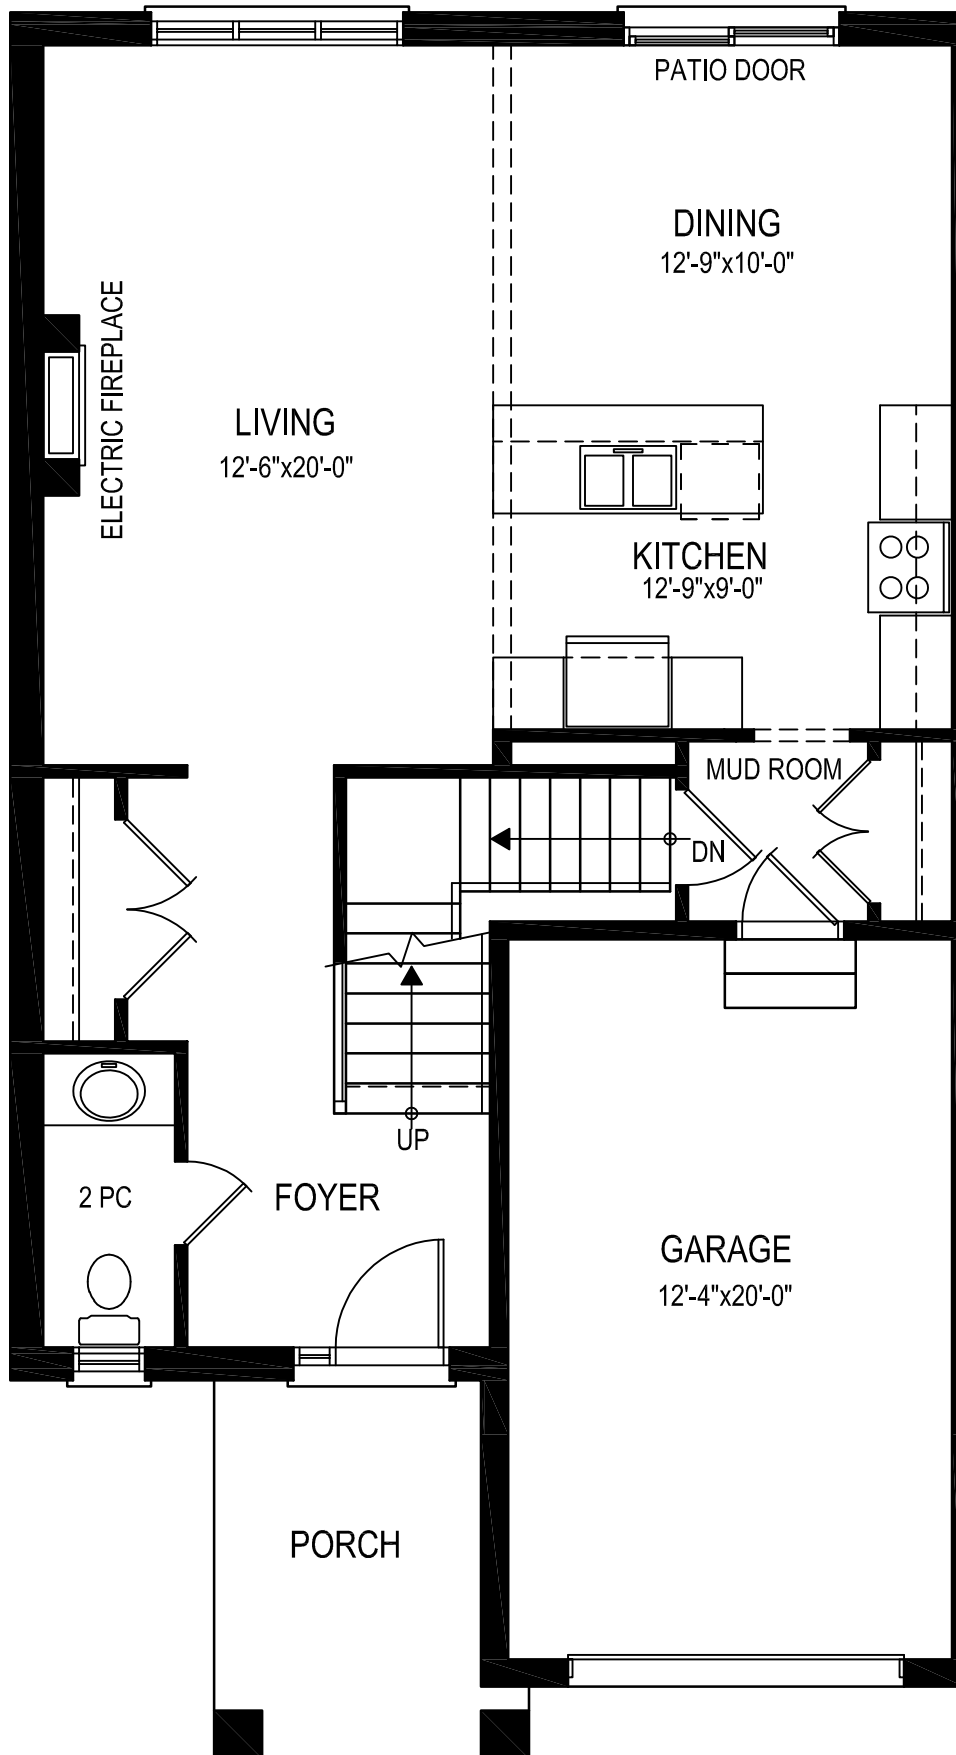

CORUNNA - TWO STOREY SEMI-DATCHED  
1879 SQ.FT.

MAIN FLOOR PLAN - 852 SQ.FT.

**SECOND FLOOR PLAN - 1027 SQ.FT.**